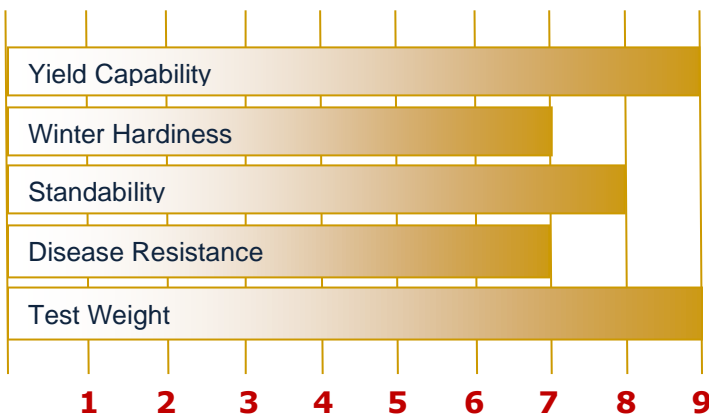

GHT-9530

GREAT HEART SEED

KEY STRENGTHS

- A variety that can be pushed to new yield records
- Incredible test weights
- Head scab resistance reduces spread of infection
- Very good straw production
- Solid disease package
- Good maturity for double crop

MANAGEMENT TIPS

- Well suited to the Midwest, Mid-South, and DalMarVa
- Plenty rugged under tough conditions
- Record breaking yields in better conditions, or with higher management
- Great selection for managing head scab and getting top test weights

Seeding Method	Seeds / Acre	Approx. lbs. /acre
Conventional	1,600,000	120
No-Till	1,750,000	130
Broadcast	1,900,000	140