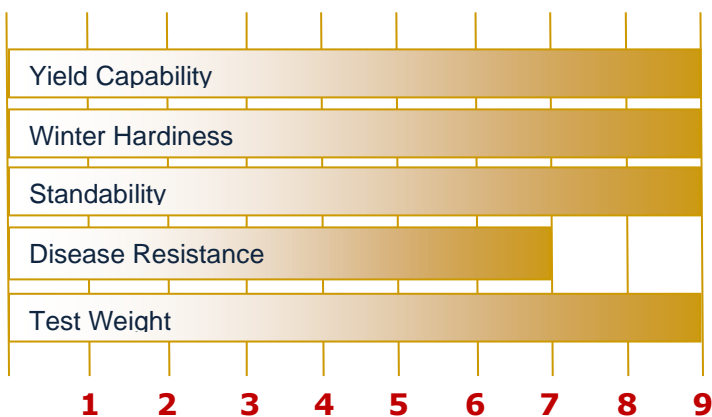

GHT-940

GREAT HEART SEED

KEY STRENGTHS

- Extremely high yield potential
- Very consistent across a wide range of soils
- Excellent winterhardiness
- Very good scab tolerance
- Excellent standability
- High test weight

MANAGEMENT TIPS

- Widely adapted to various soil types
- Plant at medium high-to-very high populations
- Responds well to high management practices
- Responds to high / very high N levels & split applications.
- Best adapted to the southern two-thirds of IN and IL

Seeding Method	Seeds / Acre	Approx. lbs. /acre
Conventional	1,700,000	125
No-Till	1,850,000	135
Broadcast	1,900,000	145

GHT-940 is an incredible high yielding variety! It can win the yield contests at the highest levels, or it can be the best you've ever had on that challenging piece of ground. It is tough out the gate and very durable. Add excellent winterhardiness, standability, test weight, and you have all the tools to ensure the most profit at the elevator.