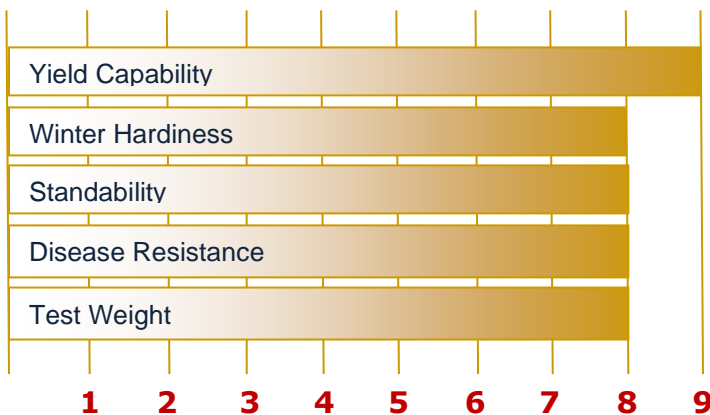

GHT-9271

GREAT HEART SEED

KEY STRENGTHS

- Early harvest date
- Consistently excellent levels
- Head scab resistance reduces spread of infection
- Very complete disease package
- Good on Stripe Rust
- High test weight
- Smooth head

MANAGEMENT TIPS

- Widely adapted to various soil types
- Plant at medium populations
- Very good at consistently delivering high yields of grain and straw
- Great variety for double-crop situations

Seeding Method	Seeds / Acre	Approx. lbs. /acre
Conventional	1,600,000	120
No-Till	1,700,000	128
Broadcast	2,000,000	150