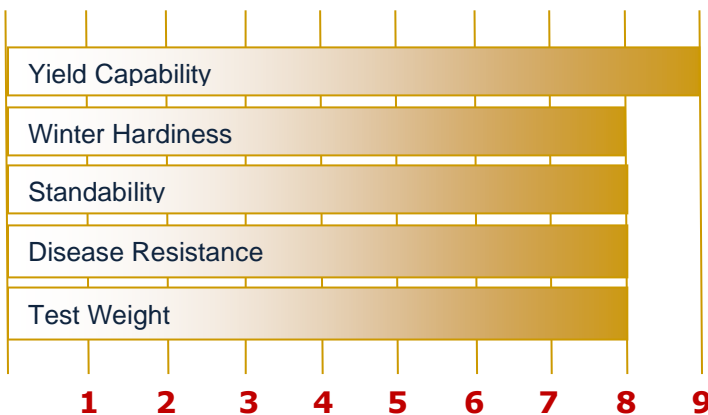

GHT-9271

GREAT HEART SEED

KEY STRENGTHS

- Early harvest date
- Consistently excellent levels
- Head scab resistance reduces spread of infection
- Very complete disease package
- Good on Stripe Rust
- High test weight
- Smooth head

MANAGEMENT TIPS

- Widely adapted to various soil types
- Plant at medium populations
- Very good at consistently delivering high yields of grain and straw
- Great variety for double-crop situations

Seeding Method	Seeds / Acre	Approx. lbs. /acre
Conventional	1,600,000	120
No-Till	1,700,000	128
Broadcast	2,000,000	150