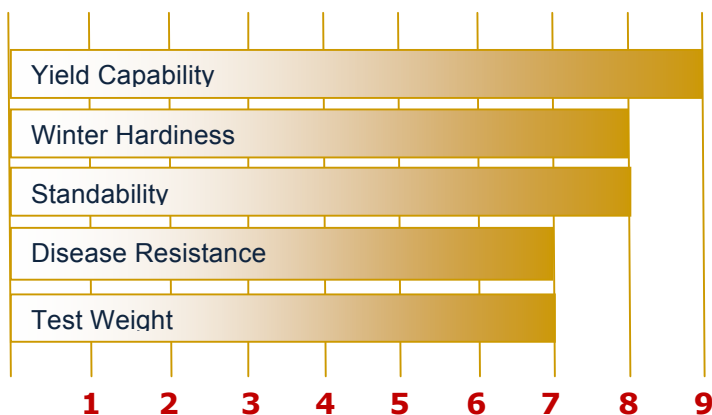

GHT-942

GREAT HEART SEED

KEY STRENGTHS

- Excellent adaptability
- Outstanding yield potential
- Very consistent
- Good scab and stripe rust tolerance
- Very good winterhardiness
- Stands very well

MANAGEMENT TIPS

- Always strong yields across regions
- Good disease package for most applications
- A good choice for fields with multiple soil types
- Plant size, tillering and standability allow for various seeding rates
- It has a high yield top end

Seeding Method	Seeds / Acre	Approx. lbs. /acre
Conventional	1,600,000	120
No-Till	1,750,000	130
Broadcast	1,850,000	140